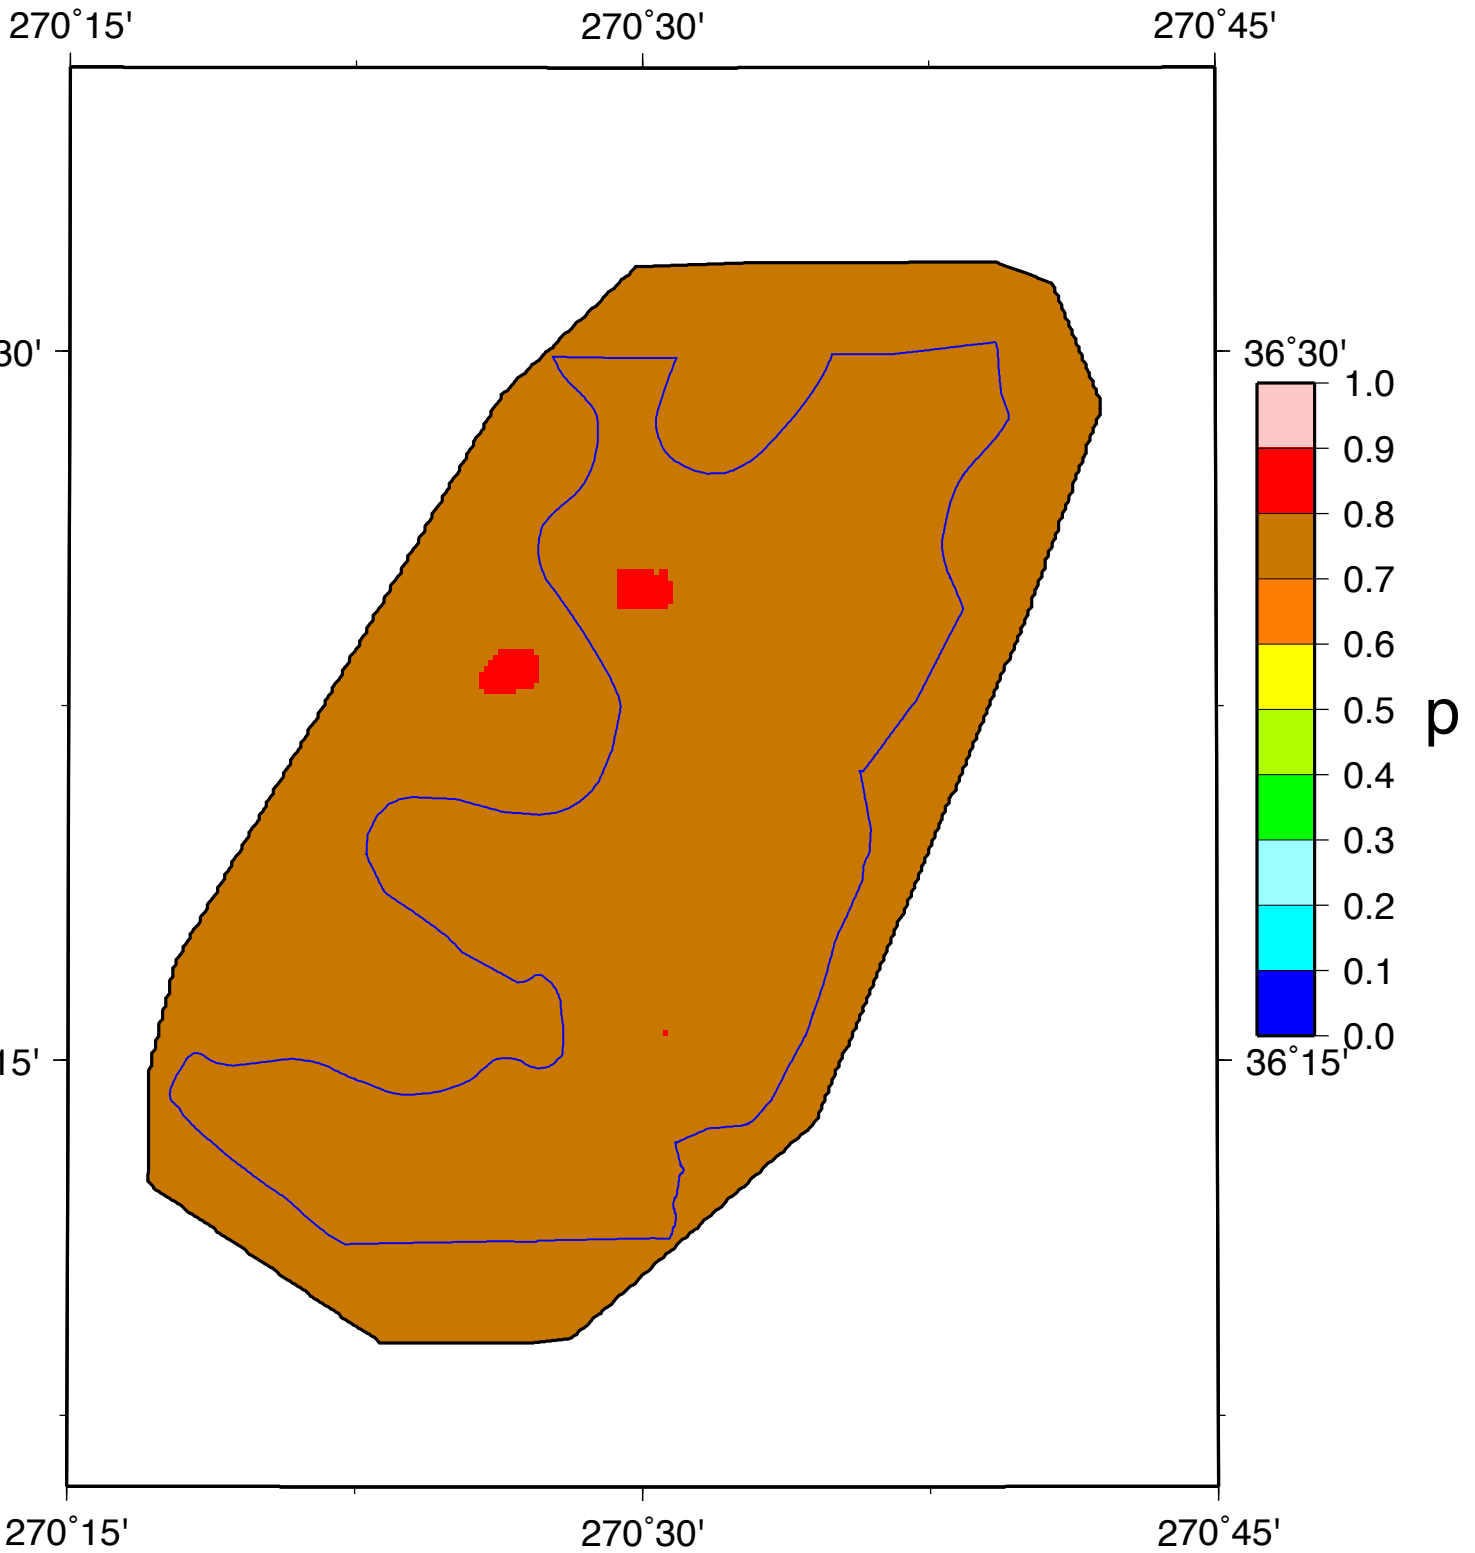

Lake Co LPI>5 Hazard

5% in 50y, March 2018 - Qaa